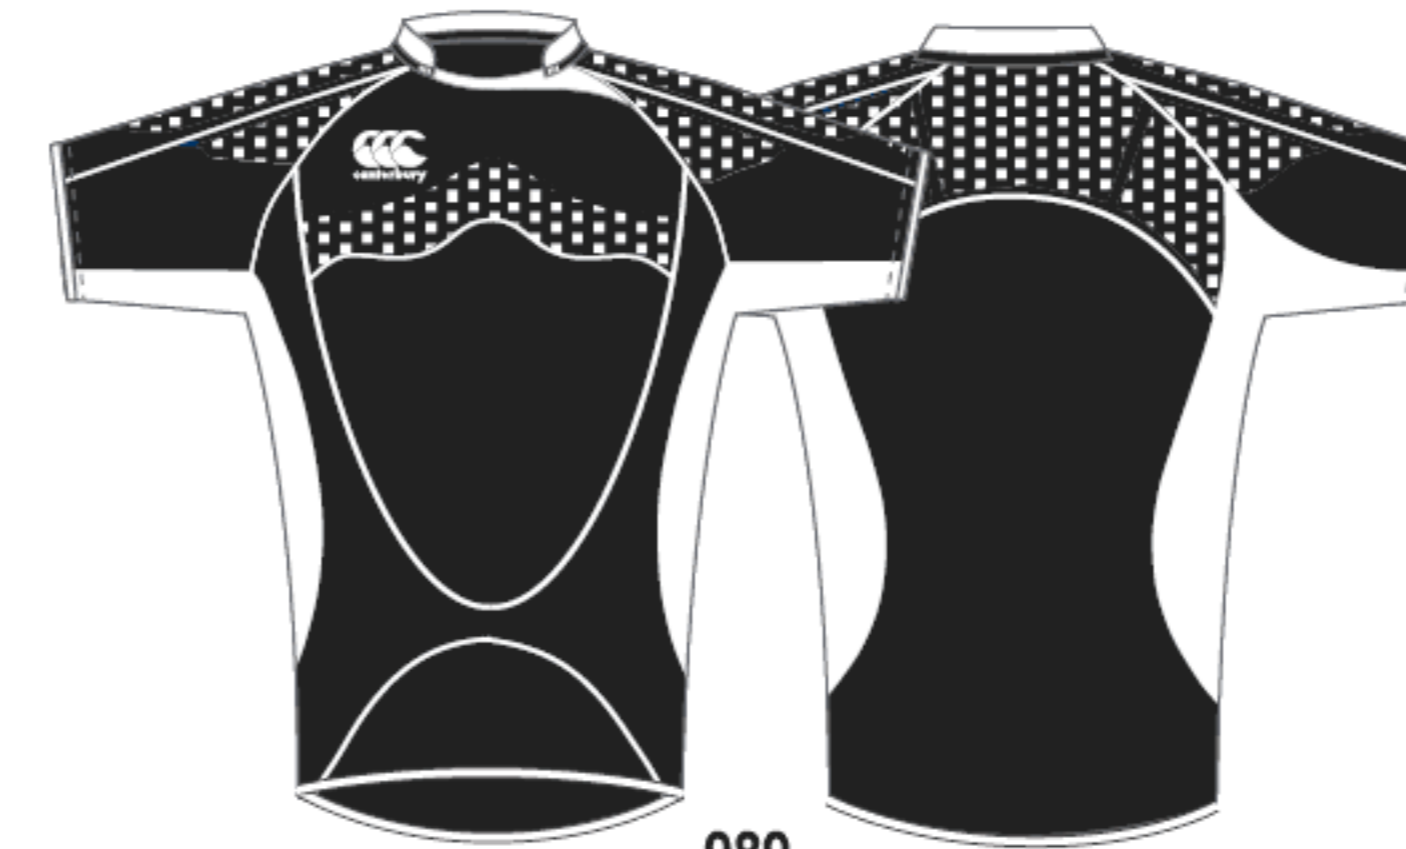

UK Stock International Sublimated Jerseys @£32.00 +VAT

Canterbury Teamwear
Tel: 00 44 (0)1423 566363
Email: teamwear@canterbury.gb.com

MEN

INTERNATIONAL SUBLIMATE JERSEY

Style code: B13 876

Colour Codes / Size range:

S M L XL 2XL

	409 Navy/Scarlet					
	40A Scarlet/White					
	769 Navy/White					
	989 Black/White					
	98A Black/Scarlet					

} @£32.00 +VAT

769

409

989

98A

- 95% Polyester 5% Elastane sublimated jersey, 290gsm.
- New Sublimated slim fitting International playing jersey, latest design and technology.
- Short sleeve with off-centred loop neck.